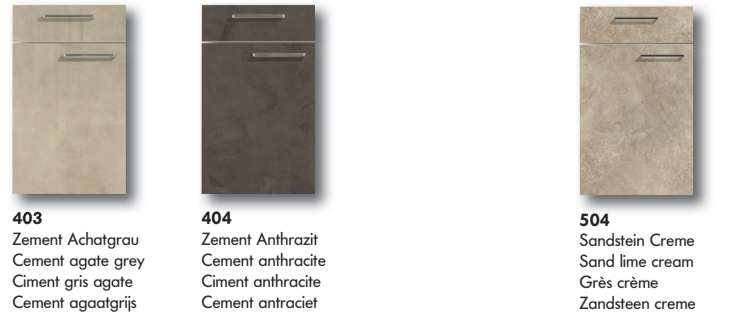

PORTLAND / PG 6

- **403** Zement Achatgrau
  Cement agate grey
  Ciment gris agate
  Cement agaatgrijs
- **404** Zement Anthrazit
  Cement anthracite
  Ciment antracite
  Cement antraciet