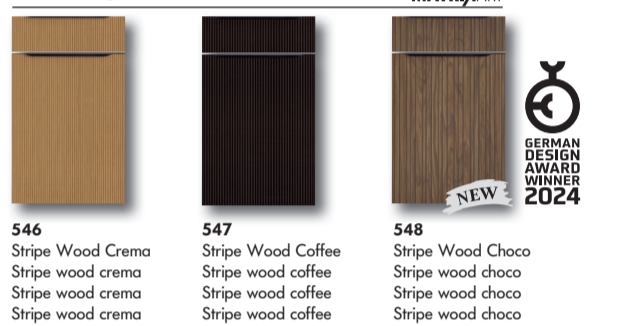

ARTLINE / PG 2

- **546** Stripe Wood Crema
  Stripe wood crema
  Stripe wood crema
  Stripe wood crema
- **547** Stripe Wood Coffee
  Stripe wood coffee
  Stripe wood coffee
  Stripe wood coffee
- **548** Stripe Wood Choco
  Stripe wood choco
  Stripe wood choco
  Stripe wood choco