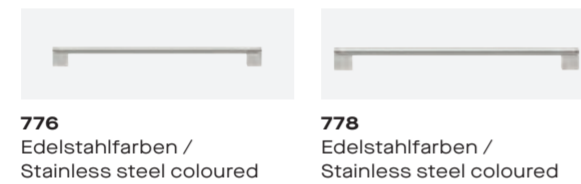

457 Nickel matt / Matt nickel
475 Edelstahlfarben / Stainless steel coloured
547 Edelstahlfarben / Stainless steel coloured

776 Edelstahlfarben / Stainless steel coloured
778 Edelstahlfarben / Stainless steel coloured